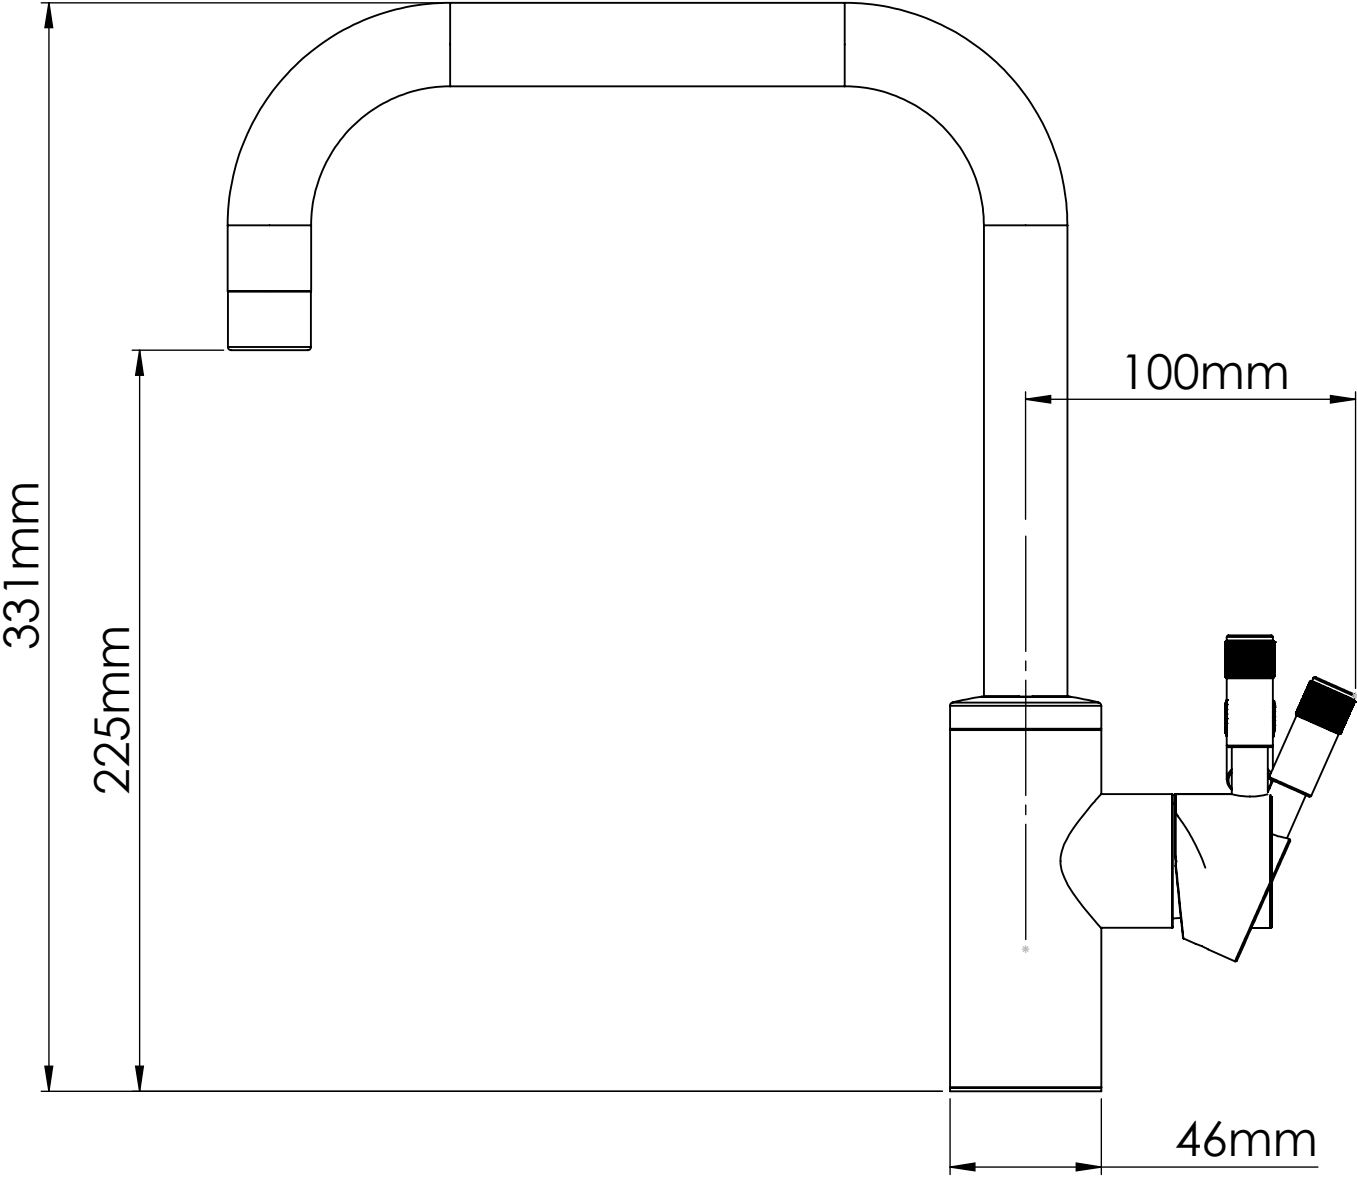

GR4611 - Signature Single Lever Mixer - 'U' Spout

GR4611 - Signature Single Lever Mixer - 'U' Spout